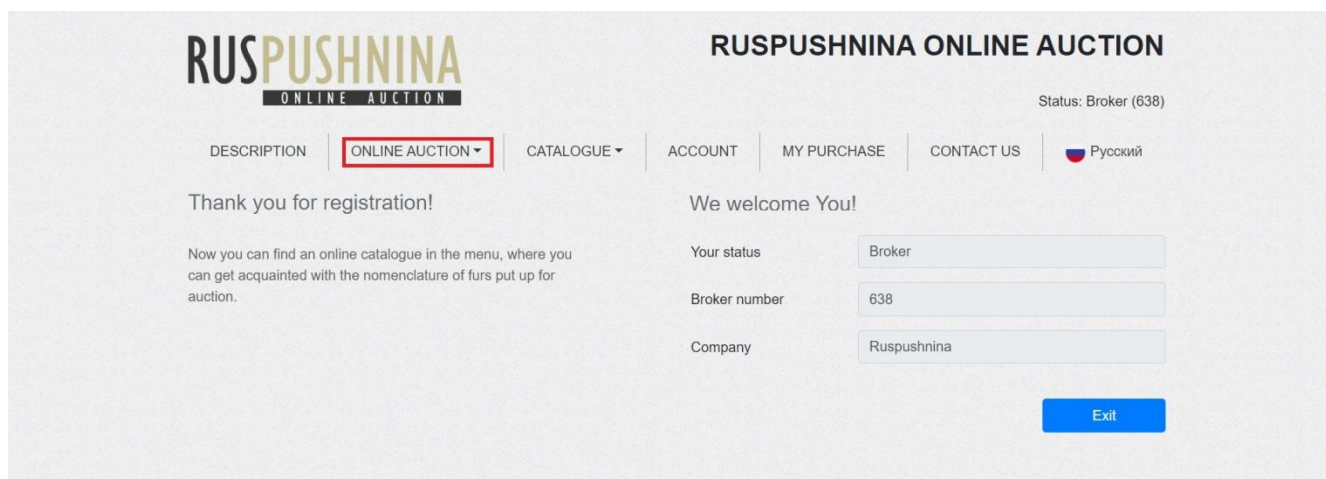

Dear customers!

There is a short, but detailed instruction about online sales for the auction participants.

To participate in the auction directly, you should obtain an auction number.

To get the number, please, contact our office:

Russia— sales@furs.su — Matjushev Ilya

Export — logistics@furs.su — Stepanova Svetlana

When your status changes from "Guest" to "Broker", the online auction interface becomes available to you.

Main page

Next we go directly to the online sales interface, which is available to the broker.