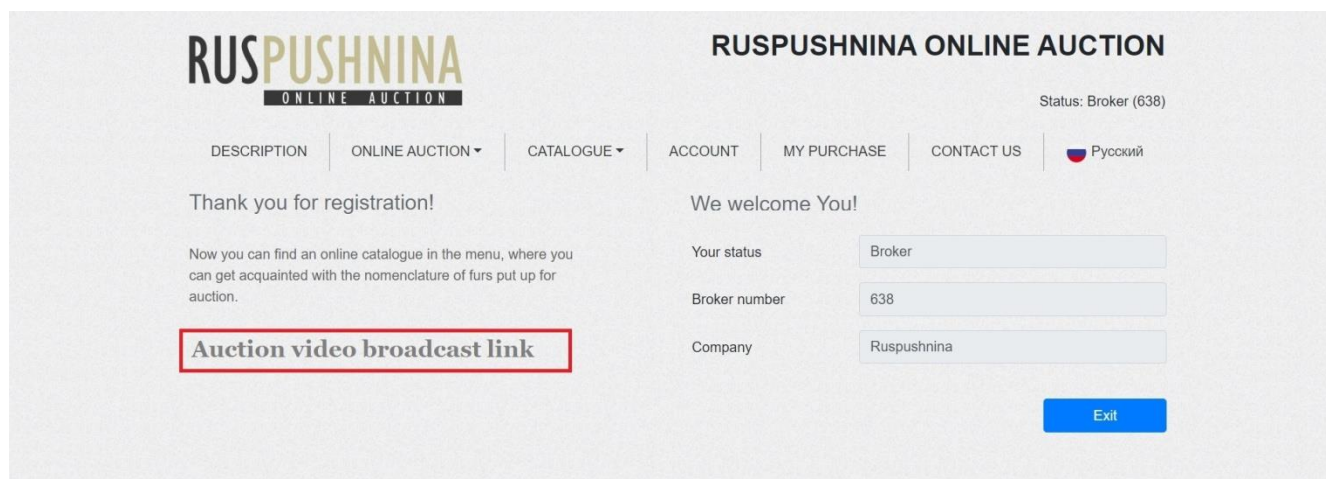

Видео

На протяжении всех торгов будет доступна онлайн конференция в [Zoom](#) для покупателей. Персональная ссылка будет доступна в [вашем кабинете](#) у нас на сайте.

Видеоконференция является лишь дополнительным, но не основным инструментом торгов.

Ссылка на трансляцию на главной странице

Примечание! Вы можете участвовать в онлайн конференции, не устанавливая программу на компьютер, а просматривать ее через браузер. Но мы все же рекомендуем это сделать для Вашего удобства.

При заранее установленной программе на компьютер, у вас будет возможность разместить трансляцию в компактном виде в углу экрана, при этом без помех пользоваться интерфейсом online.furs.su

Параллельно будет организована общедоступная трансляция торгов в [YouTube](#).

Важно! Мы пошли навстречу нашим покупателям и, во время торгов, в аукционном зале, будут присутствовать те из них, у кого есть возможность присутствовать лично. При этом приоритетом принятия ставок — онлайн.

Также, в нашем каталоге представлены стартовые цены. Вы можете заранее прислать список лотов с ценами или возможным диапазоном (например, $60-66), по которым Вы готовы их приобрести. Они будут обработаны аукционатором в процессе торгов.

Если после прочтения у Вас остались какие-то вопросы, будем рады ответить на них:

— по телефону: +7 (495) 122-23-54, +7 (812) 454-75-54

— по эл. почте: info@furs.su, spb@furs.su