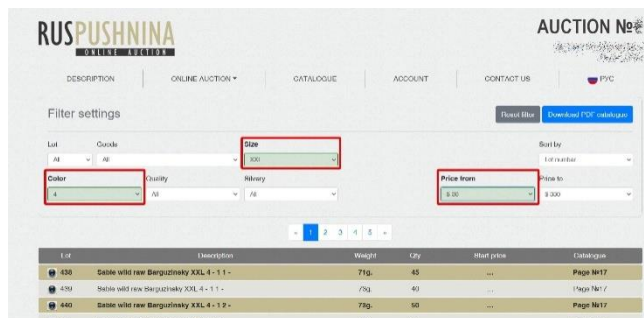

The filtering settings are very responsive. This means when you change the settings the lots get immediately displayed on the screen in accordance to the specified filtering parameters. The selected filters are highlighted green for your convenience. This way you can easily control the number of parameters which are applied currently.

Apply the filtration