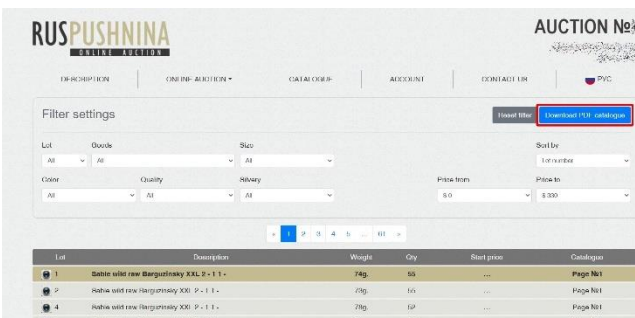

A «Download the catalogue» button

You can either select "All" in every filter field or click the corresponding button to reset all applied parameters.