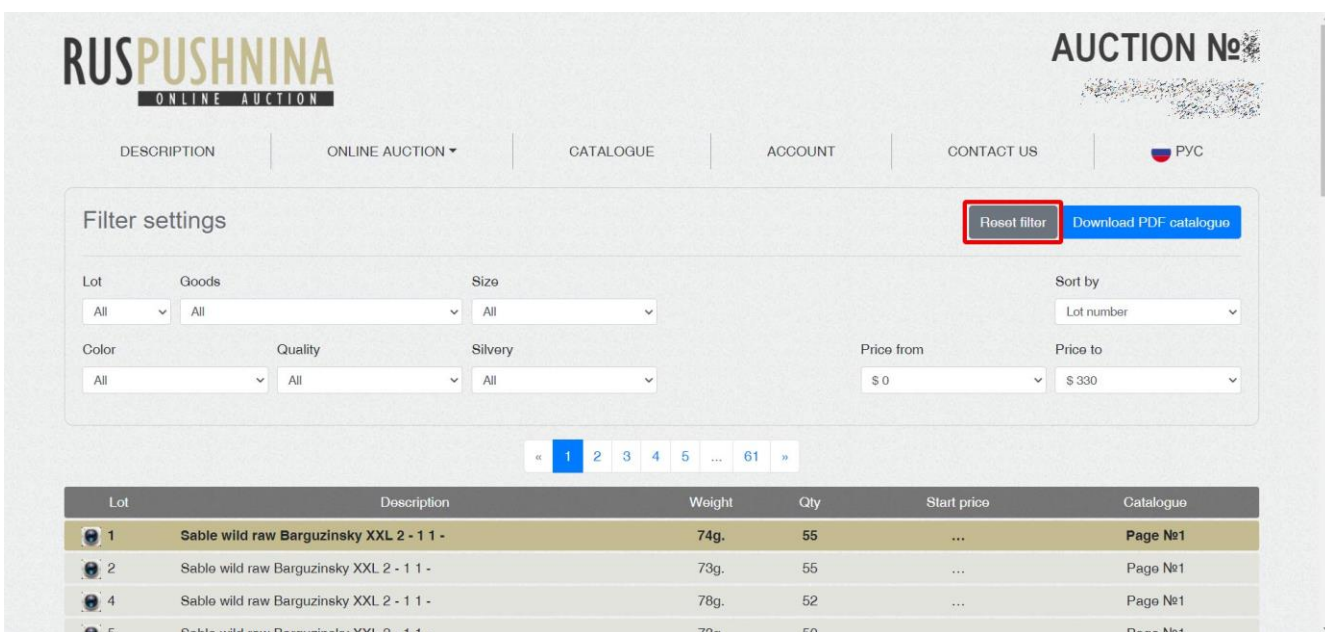

Entrance form

Inspection

You may examine the collection on the "[Catalogue](#)" pages.

The image is a screenshot of the "RUSPUSHNINA ONLINE AUCTION" website. The top navigation bar includes "DESCRIPTION", "ONLINE AUCTION", "CATALOGUE" (highlighted with a red box), "ACCOUNT", "CONTACT US", and "PYC". Below the navigation bar is a "Filter settings" section with various dropdown menus for "Lot", "Goods", "Size", "Color", "Quality", "Silvery", "Price from", and "Price to". There are also buttons for "Reset filter" and "Download PDF catalogue". Below the filters is a pagination bar showing "1" as the active page, with other pages "2", "3", "4", "5", and "61". At the bottom, there is a table with columns: "Lot", "Description", "Weight", "Qty", "Start price", and "Catalogue".

Online catalogue

The filtering settings are very responsive. This means when you change the settings the lots get immediately displayed on the screen in accordance to the specified filtering parameters. The selected filters are highlighted green for your convenience. This way you can easily control the number of parameters which are applied currently.

Apply the filtration

A «Download the catalogue» button

You can either select "All" in every filter field or click the corresponding button to reset all applied parameters.

Reset the filtration

30 lots are displayed on one page at once in the catalogue. You can easily navigate among filtered lots by navigating the pages at the top and the bottom.