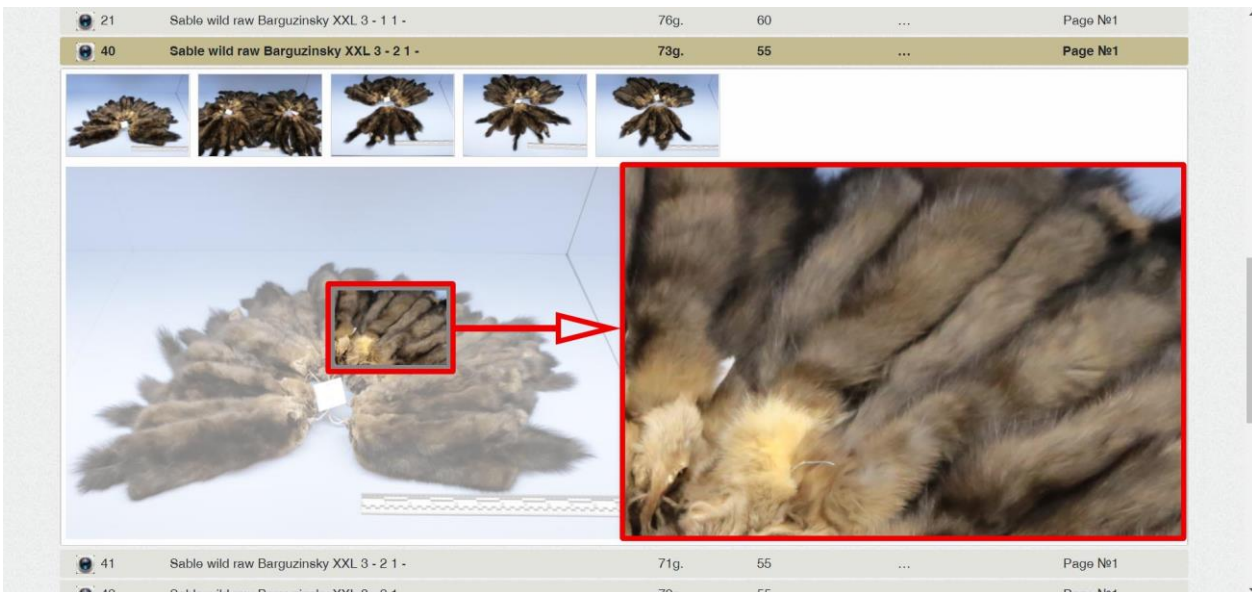

« 1 2 3 4 5 ... 61 »

©2020 Ruspshnina Ltd., Russia. All rights reserved.

Page navigation

There are 5 photos of each show lot. We tried very hard to choose the exact angle which may show you the main characteristics of the product accurately. Clicking on the photo, you open an extra menu with all the available photos of the lot. When you click on the photo icon a drop-down menu opens with all available photos of the current lot.

Photo	LOT	Description
	LOT 1	XXL 2 - 1.1 -
	LOT 2	XXL 2 - 1.1 -
	LOT 3	XXL 2 - 1.1 -
	LOT 4	XXL 2 - 1.1 -

Online catalogue

Click on the corresponding lot to view the photos of a chosen lot. You will be able to view several photos of the lot with a more detailed description of the product.

Menu with the photos and the information about the current lot

It enlarges automatically, when you place a cursor on the photo. You can control the enlarging with a mouse wheel.

Enlarging photo

You can click "Open photo" and open it in another window.

An «Open photo» button and a line

Attention! In the first picture, there is a ruler placed by the show lot, which shows the length of the skin. Both this index and an average weigh of the skin, noticed in the catalogue, help you to understand the real size of it.