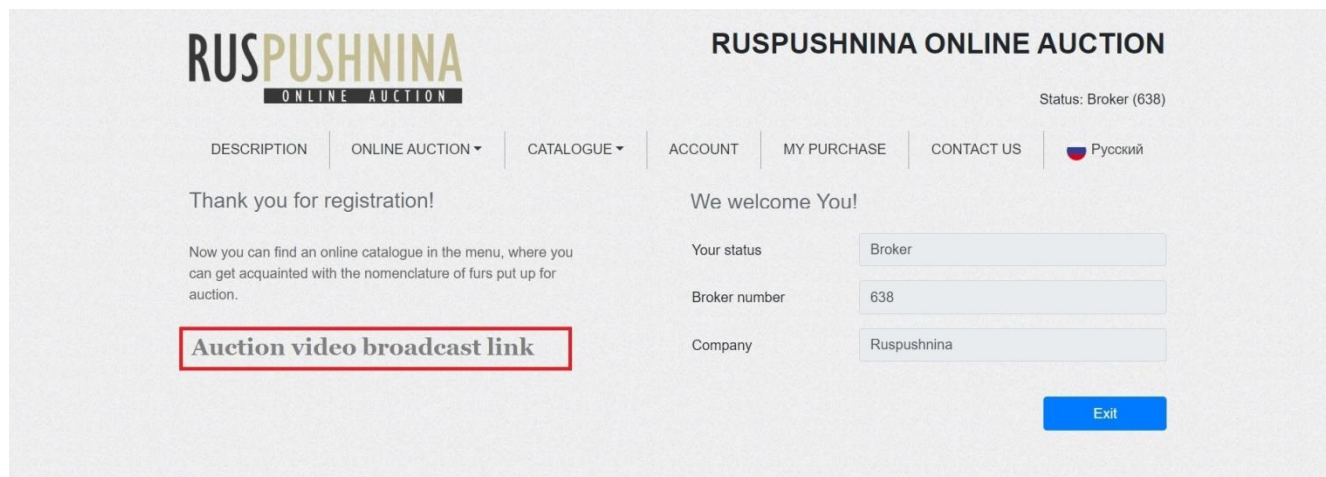

Видео

На протяжении всех торгов будет доступна онлайн конференция в [Zoom](#) для покупателей. Персональная ссылка будет доступна в [вашем кабинете](#) у нас на сайте.

Видеоконференция является лишь дополнительным, но не основным инструментом торгов.

Ссылка на трансляцию на главной странице

Примечание! Вы можете участвовать в онлайн конференции, не устанавливая программу на компьютер, а просматривать ее через браузер. Но мы все же рекомендуем это сделать для Вашего удобства.

При заранее установленной программе на компьютер, у вас будет возможность разместить трансляцию в компактном виде в углу экрана, при этом без помех пользоваться интерфейсом online.furs.su

Параллельно будет организована общедоступная трансляция торгов в [YouTube](#).

Важно! Мы пошли навстречу нашим покупателям и, во время торгов, в аукционном зале, будут присутствовать те из них, у кого есть возможность присутствовать лично. При этом приоритетом принятия ставок — онлайн.

Также, в нашем каталоге представлены стартовые цены. Вы можете заранее прислать список лотов с ценами или возможным диапазоном (например, $60-66), по которым Вы готовы их приобрести. Они будут обработаны аукционатором в процессе торгов.

Если после прочтения у Вас остались какие-то вопросы, будем рады ответить на них:

— по телефону: +7 (495) 122-23-54, +7 (812) 454-75-54

— по эл. почте: info@furs.su, spb@furs.su